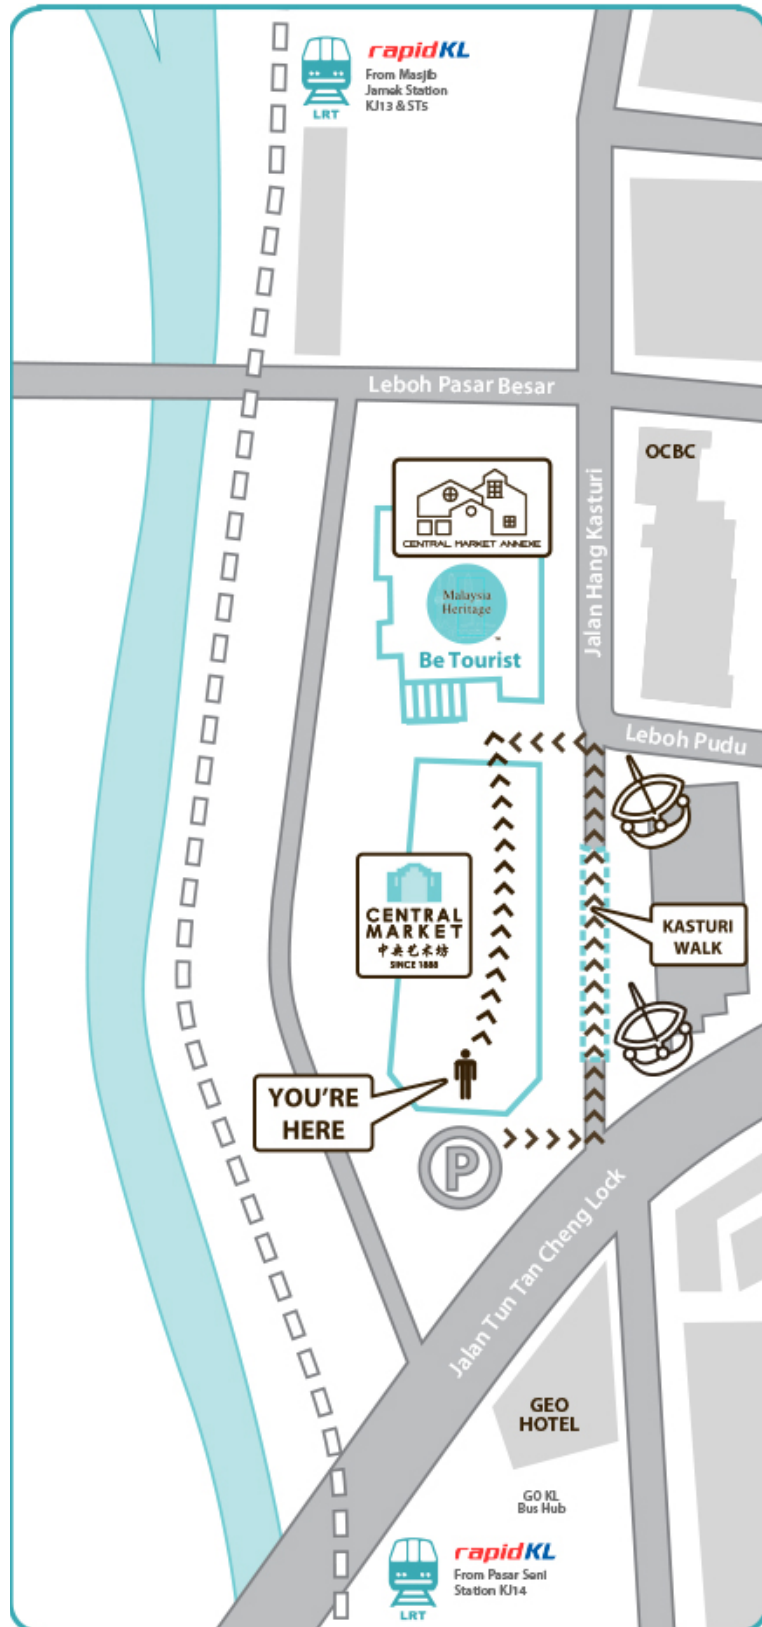

# NEED TO FIND US?

You can find or reach Be Tourist at Information & Service Center.

## LOCATION

Be Tourist Sdn Bhd (917131A)  
(KPLLN6368)  
02-03 Mezzanine Floor, Central  
Market Annex, Jalan Hang Kasturi,  
50050 Kuala Lumpur.

## OPERATING HOURS

9AM - 7PM